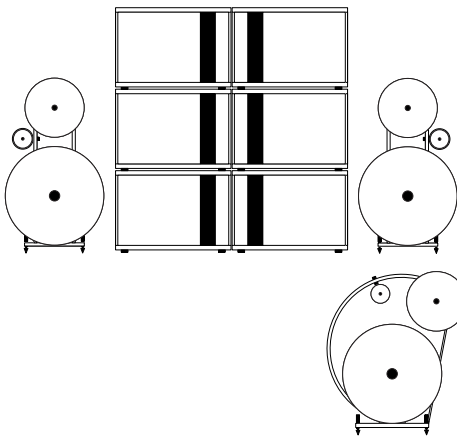

TRIO XD with SHORT BASSHORN

950 mm 3-way hornsyst. incl.

2 x BASSHORN
4 x BASSHORN
6 x BASSHORN

75 150 €/pair
107 500 €/pair
139 800 €/pair

incl. SUB231 subwoofer body with black satin finish
incl. horns and front panels available in 10 elegant standard-colors

Options

incl. basshorn body in Ebony-Wenge, Zebrano or Tiger-Rosewood veneer
incl. horns available in 10 elegant standard-colors

4 690 €/pair
4 800 €/pair

curved TRIO CLASSICO designer frame add

2 190 €/pair

TRIO XD

950 mm 3-way hornsyst. without Subwoofer
incl. horns available in 10 elegant standard-colors
price for horns with customer-specific color coating see above

48 850 €/pair

SUB231

Active DSP subwoofer with 2 x 12 inch driver and 1.000 watts
Standard veneers and options see above

17 100 €/pair

SHORT BASSHORN

Active DSP horn-subwoofer with 2 x 12 inch driver and 1.000 watts
Standard veneers and options see above

28 190 €/pair

BASSHORN

Active DSP basshorn with 2 x 12 inch driver and 1.000 watts
Standard veneers and options see above

32 300 €/pair