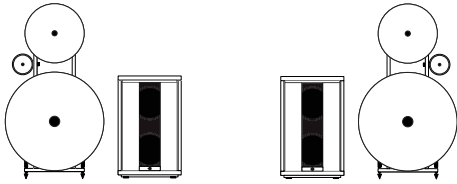

TRIO XD with SHORT BASSHORN

950 mm 3-way hornsyst. incl. 2 x SUB231 subwoofer
incl. SUB231 subwoofer body with black satin finish
incl. horns and front panels available in 10 elegant standard-colors

70 990 €/pair

Options

incl. basshorn body in Ebony-Wenge, Zebrano or Tiger-Rosewood veneer
incl. horns available in 10 elegant standard-colors

4 690 €/pair
4 800 €/pair