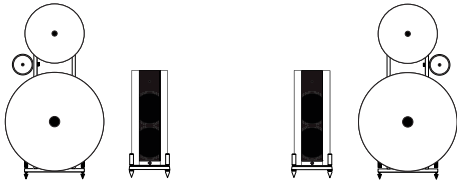

TRIO XD with SUB231

950 mm 3-way hornsyst. incl. 2 x SUB231 subwoofer
incl. SUB231 subwoofer body with black satin finish
incl. horns and front panels available in 10 elegant standard-colors

59 990 €/pair

Options

SUB231 front panels with Zebrano or Tiger-Rosewood veneer
SUB231 front panels with customer-specific wooden veneer*
horns with customer-specific color coating*

1 050 €/pair
1 750 €/pair
4 800 €/pair