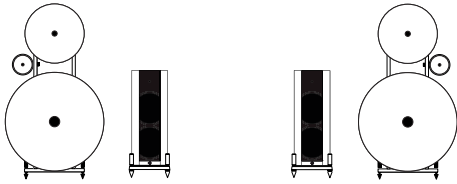

6 800 €/pari
6 800 €/pari
3 990 €/pari
3 190 €/pari

TRIO XD with SUB231

950 mm 3-way horns system incl. 2 x SUB231 subwoofer
incl. SUB231 subwoofer body with black satin finish
incl. horns and front panels available in 10 elegant standard-colors