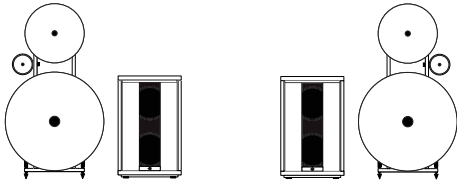

TRIO XD with SHORT BASSHORN

950 mm 3-way horns system incl. 2 x SUB231 subwoofer
incl. SUB231 subwoofer body with black satin finish
incl. horns and front panels available in 10 elegant standard-colors

70 990 €/pair

Options

basshorn body with customer-specific wooden veneer*
basshorn body with high gloss piano lacquer coating (black or white)
basshorn body with horn flare in high gloss chrome or gold-chrome optics
horns with customer-specific color coating.

4 690 €/pair
4 690 €/pair
1 990 €/pair
4 800 €/pair